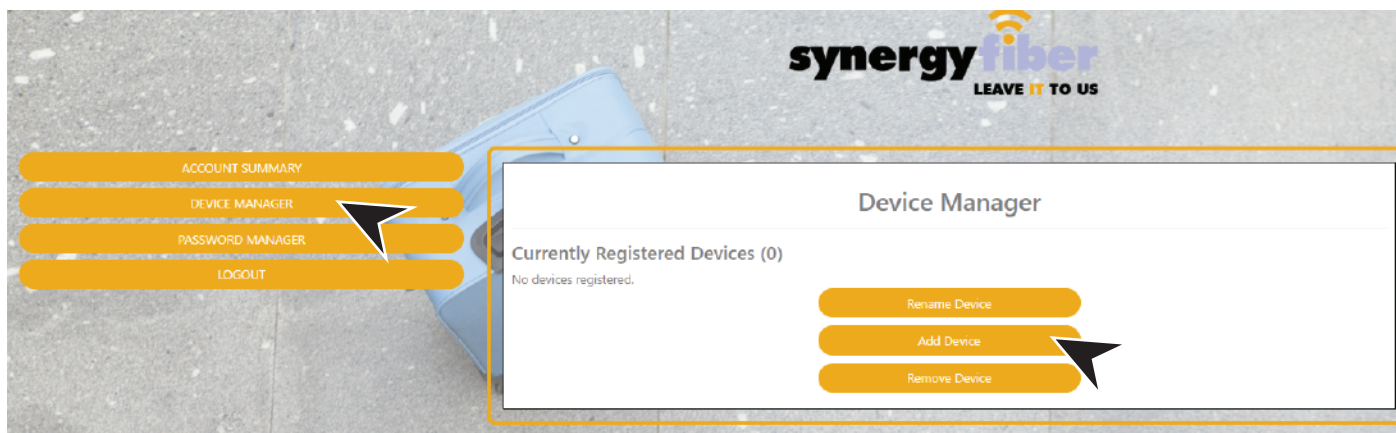

BASIC WIFI

SSID: Evolve Resident

Password: GoCougs*425

1

GO TO: REGISTER.SYNERGYWIFI.COM

TO CREATE ACCOUNT

2

GO TO DEVICE MANAGER IN YOUR DASHBOARD TO ADD DEVICES

3

ENTER DEVICE NAME AS WELL AS ITS MAC ADDRESS

EXAMPLES OF WHAT A MAC ADDRESS MAY LOOK LIKE:

00-17-ab-5a-6e-f5 OR 10:AE:60:60:60:60

NEED HELP FINDING YOUR MAC ADDRESS? GO TO:

<https://www.synergyfiber.com/documents/MAC-Address-Guide.pdf>